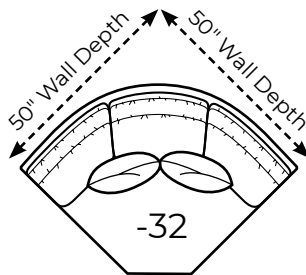

All dimensions are approximate and may vary due to the handcrafted nature of our products.

Overall Height	Overall Depth	Inside Depth	Seat Height	Seat Cushion
37	37	22	19	HR
Standard: Loose Pillow Back / 19" Throw Pillows. Number of throw pillows represented in illustration.		Arm height: SOCK 24.5", TRACK 24", TUX 25.5"		
Width measurements based on widest arm style, the SOCK. Overall width is reduced with these arm options: TRACK and TUX -2.5" per arm. Seating area dimensions are not affected by arm choice.				

ELEMENTS-23 SOCK Left Arm Sofa,
ELEMENTS-31 SOCK Corner, ELEMENTS-42 SOCK Right Arm Loveseat

ELEMENTS continued

AVAILABLE ITEMS

Scale: 1/4" = 1' All dimensions are approximate.
Width measurements based on widest arm style.

**-50 Chair
-56 Swivel Chair**

Outside: 39W
Inside: 24W
COM: I

-55 Ottoman

32W x 22D x 18H
COM: E

-31 Corner

Outside: 37W
Inside: 22W
COM: J

**-32 Round
Corner**

Outside: 69W
Inside: 16W
Wall Depth: 50"