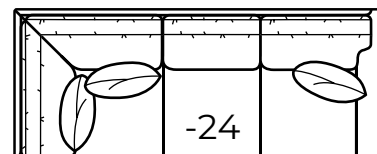

ELEMENTS-23 SOCK Left Arm Sofa,
ELEMENTS-31 SOCK Corner, ELEMENTS-42 SOCK Right Arm Loveseat

ELEMENTS continued

AVAILABLE ITEMS

Scale: 1/4" = 1' All dimensions are approximate.
Width measurements based on widest arm style.

**-50 Chair
-56 Swivel Chair**

Outside: 39W
Inside: 24W
COM: I

-55 Ottoman

32W x 22D x 18H
COM: E

-31 Corner

Outside: 37W
Inside: 22W
COM: J

**-32 Round
Corner**

Outside: 69W
Inside: 16W
Wall Depth: 50"

-43 Left Arm Loveseat

**One Arm
Loveseat**

Outside: 55.5W
Inside: 48W
COM: M

-42 Right Arm Loveseat

-25 Left Arm Corner Sofa

**One Arm
Corner Sofa**

Outside: 93W
Inside: 70W
COM: U

-24 Right Arm Corner Sofa